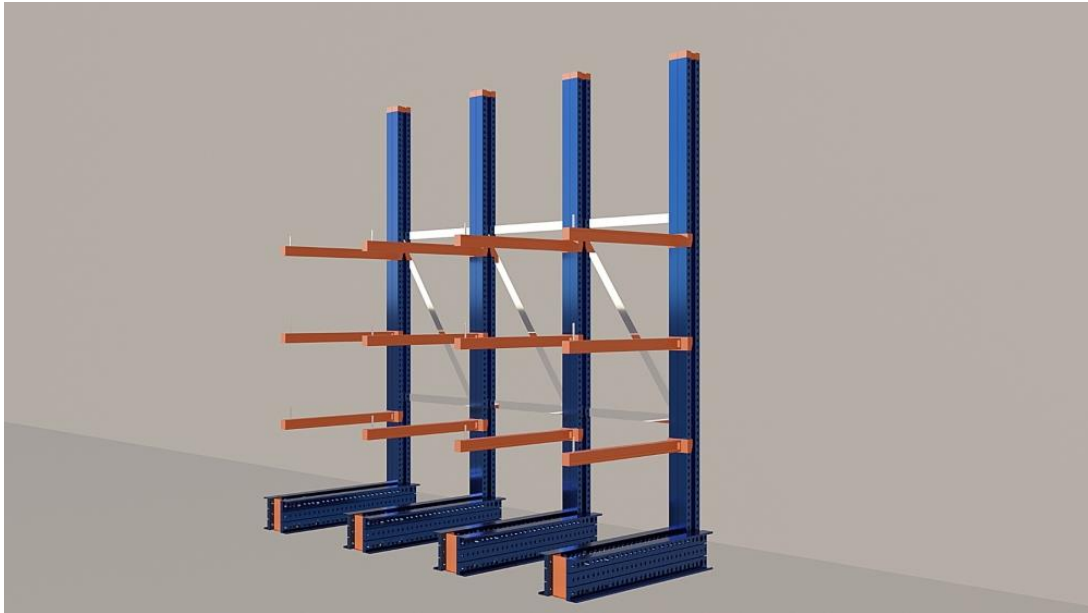

### Product:

Cantilever Rack 5000H x 3000W x 1200D c/w Base + 3 Levels

Type : Cantilever Racking  
Height: 5000mm  
Width: 3000mm  
Depth: 1200mm  
Paint: Blue and Orange. Corrosion resistant powder coat finish  
Steel Construction  
Base + 3no. Levels  
Capacity per shelf 850 kg UDL (Uniformly Distributed Weight)  
[Beam Thickness 100mm high 60mm wide]  
High stability / freestanding  
Adjustable Arms  
Base Fixings Included