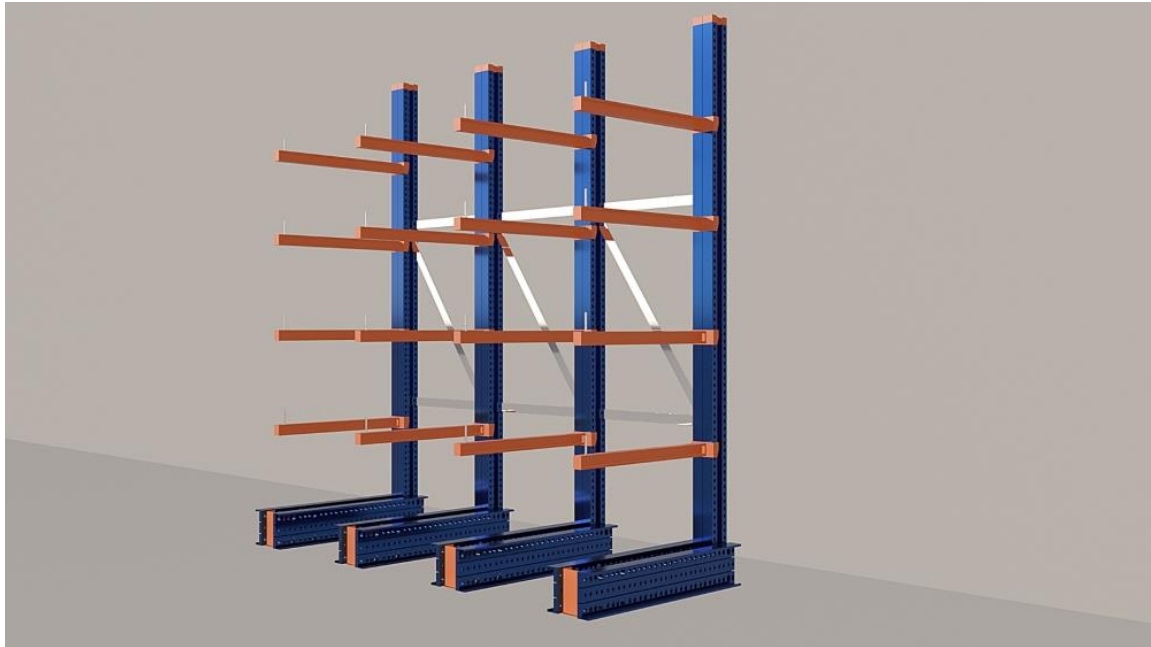

Data Spec Sheet:

Product:

Cantilever Rack 5000H x 3000W x 1200D c/w Base + 4 Levels

Type : Cantilever Racking
Height: 5000mm
Width: 3000mm
Depth: 1200mm
Paint: Blue and Orange. Corrosion resistant powder coat finish
Steel Construction
Base + 4no. Levels
Capacity per shelf 850 kg UDL (Uniformly Distributed Weight)
[Beam Thickness 100mm high 60mm wide]
High stability / freestanding
Adjustable Arms
Base Fixings Included