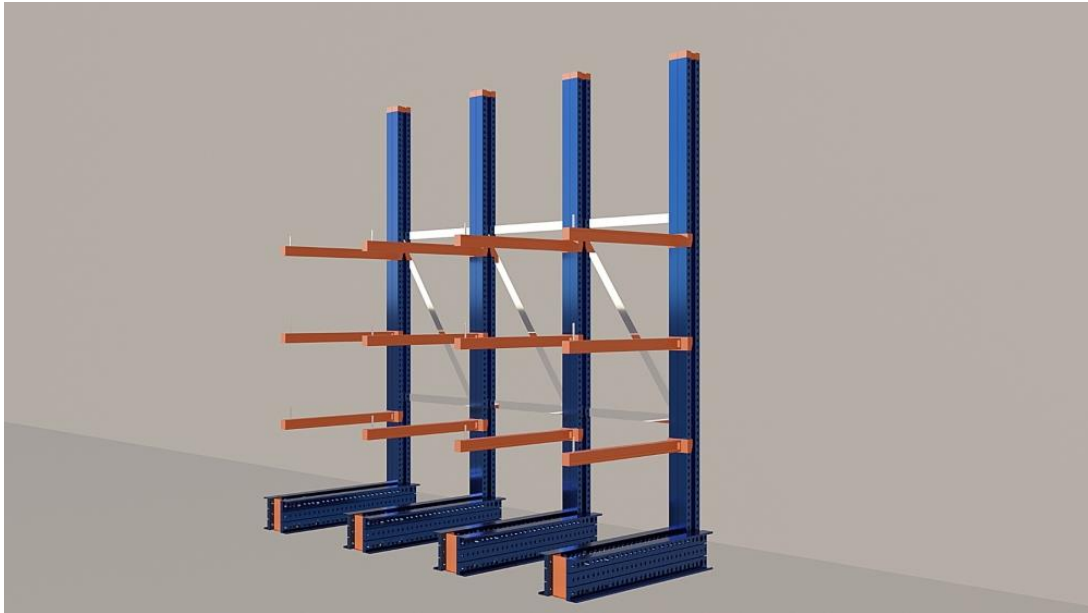

RackZone.ie

Data Spec Sheet:

Product:

Cantilever Rack 5000H x 4000W x 1200D c/w Base + 4 Levels

Type : Cantilever Racking
Height: 5000mm
Width: 4000mm
Depth: 1200mm
Paint: Blue and Orange. Corrosion resistant powder coat finish
Steel Construction
Base + 4no. Levels
Capacity per shelf 850 kg UDL (Uniformly Distributed Weight)
[Beam Thickness 100mm high 60mm wide]
High stability / freestanding
Adjustable Arms
Base Fixings Included