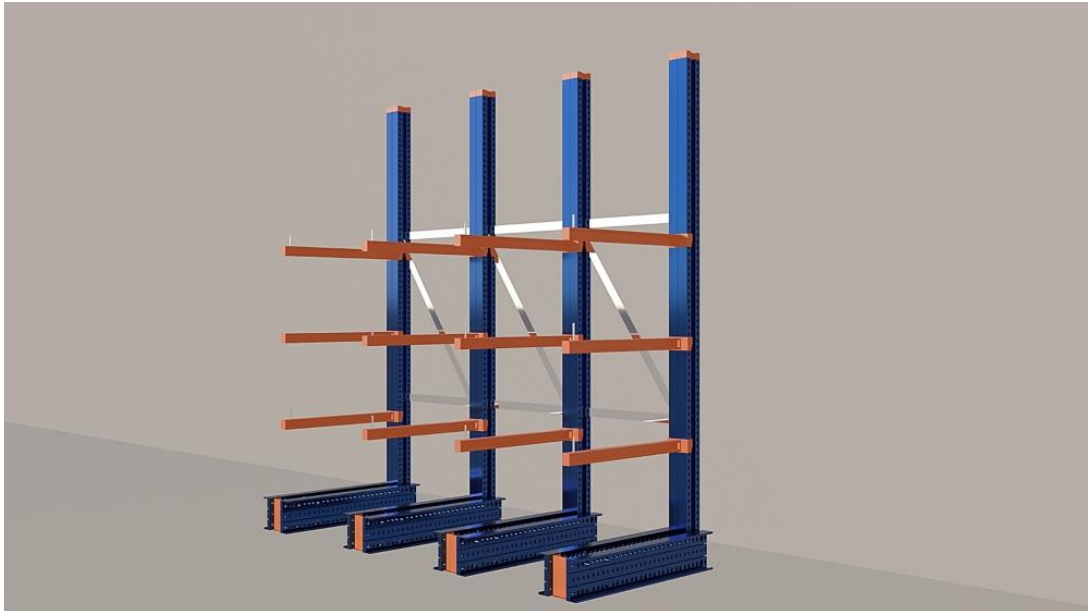

RackZone.ie

Data Spec Sheet:

Product:

Cantilever Rack 5000H x 5000W x 1200D c/w Base + 3 Levels

Type : Cantilever Racking
Height: 5000mm
Width: 5000mm
Depth: 1200mm
Paint: Blue and Orange. Corrosion resistant powder coat finish
Steel Construction
Base + 3no. Levels
Capacity per shelf 850 kg UDL (Uniformly Distributed Weight)
[Beam Thickness 100mm high 60mm wide]
High stability / freestanding
Adjustable Arms
Base Fixings Included