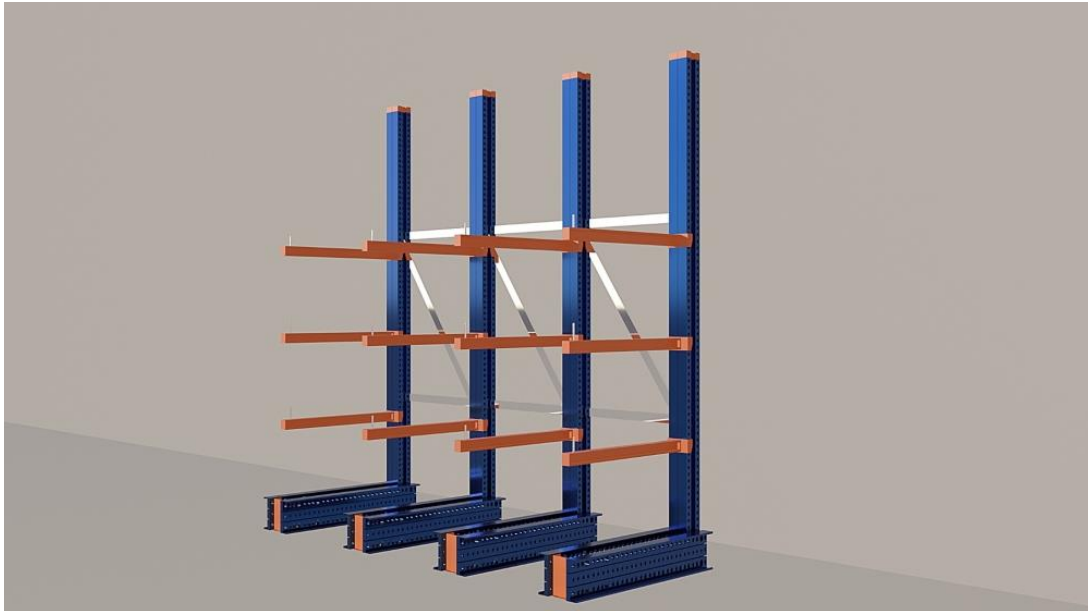

RackZone.ie

Data Spec Sheet:

Product:

Cantilever Rack 5000H x 5000W x 1200D c/w Base + 4 Levels

Type : Cantilever Racking
Height: 5000mm
Width: 5000mm
Depth: 1200mm
Paint: Blue and Orange. Corrosion resistant powder coat finish
Steel Construction
Base + 4no. Levels
Capacity per shelf 850 kg UDL (Uniformly Distributed Weight)
[Beam Thickness 100mm high 60mm wide]
High stability / freestanding
Adjustable Arms
Base Fixings Included