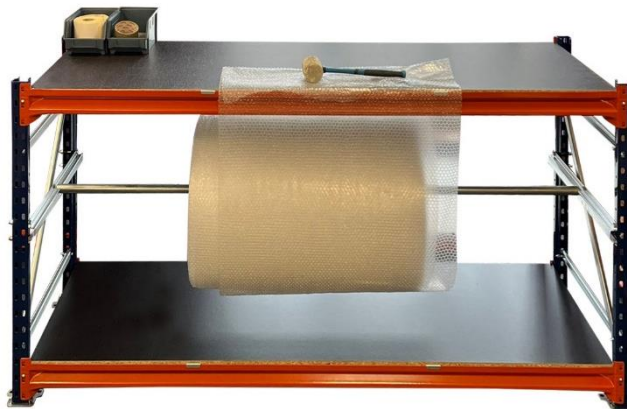

### Product:

Industrial Workbench 1500w X 600d X 1000h 2 Levels  
with Bar and Holder Underneath c/w Timber & Feet  
(WBI150610B)

Type : Work Bench  
Height: 1000mm  
Width: 1500mm  
Depth: 600mm  
Paint: Steel. Galvanised Frame Coating.  
Capacity: 450kg  
20mm Workbench Top and shelf underneath.  
Steel Construction  
Static  
High stability / freestanding