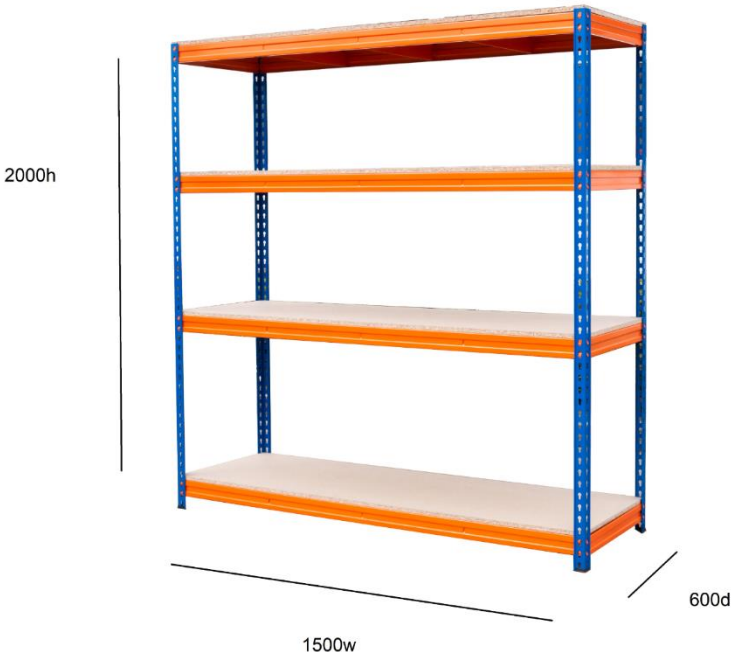

Data Spec Sheet:

Product:

Shelving 2000h x 1500w x 600d Orange/Blue 600kg 4 Levels (600-201560)

- Type : Value Shelving
- Height: 2000mm
- Width: 1500mm (internally) - Each upright 50mm Wide
- Depth: 600mm
- Paint: Orange/Blue. Corrosion resistant powder coat finish
- Steel Construction
- 4no. Levels
- Capacity per shelf 600 kg UDL (Uniformly Distributed Weight)
- High stability / freestanding