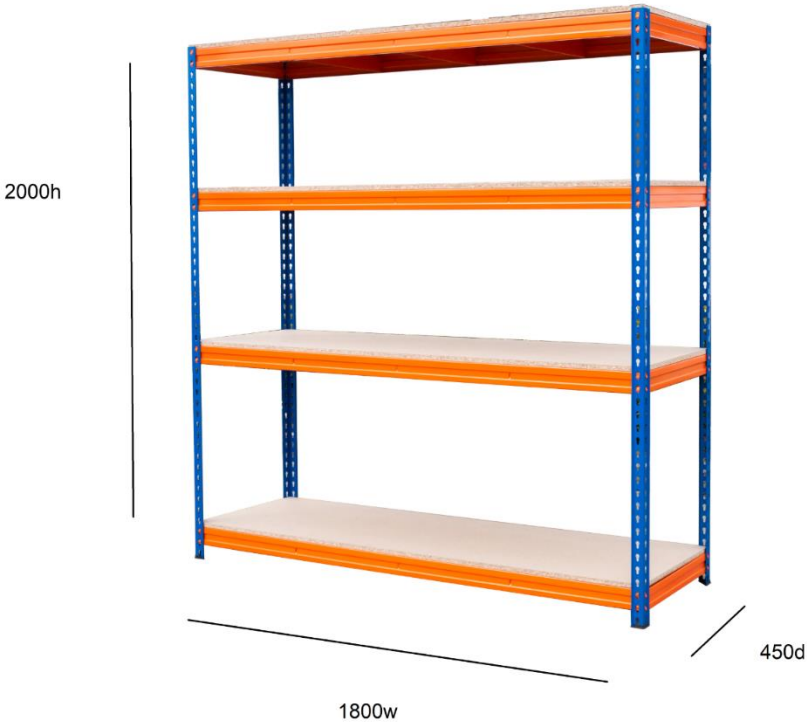

Data Spec Sheet:

Product:

Shelving 2000h x 1800w x 450d Orange/Blue 600kg 4 Levels (600-201845)

- Type : Value Shelving
- Height: 2000mm
- Width: 1800mm (internally) - Each upright 50mm Wide
- Depth: 450mm
- Paint: Orange/Blue. Corrosion resistant powder coat finish
- Steel Construction
- 4no. Levels
- Capacity per shelf 600 kg UDL (Uniformly Distributed Weight)
- High stability / freestanding