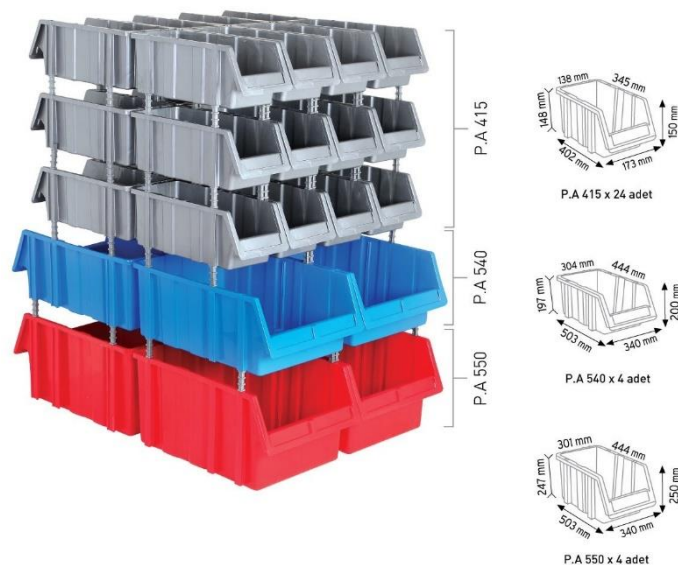

RackZone.ie

Data Spec Sheet:

Product:

Storage Part Bins Kit 1200 1100h x 680w x 1020d Red Blue Grey (PBK1200)

Type : Storage Part Bins Kit

External Dimensions:

Height: 1100mm

Width: 680mm

Depth: 1020mm

Colour: Red, Blue and Grey